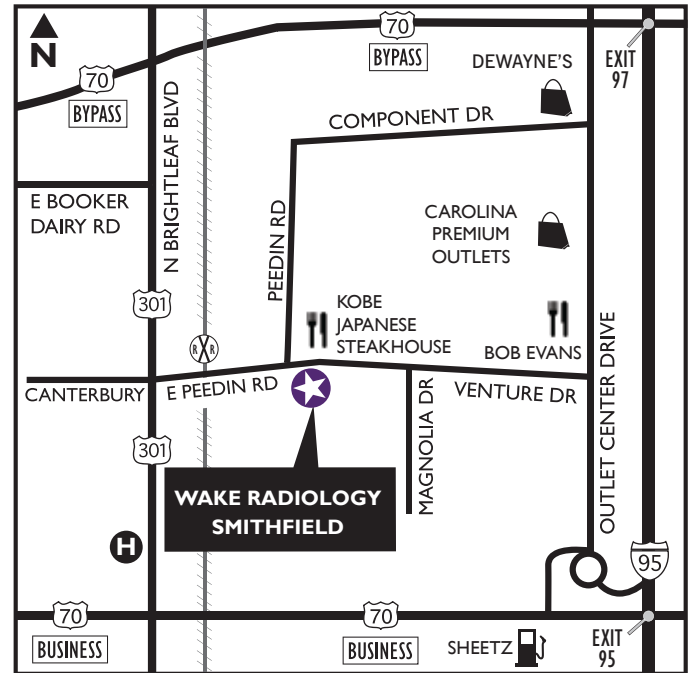

## WAKE RADIOLOGY SMITHFIELD

Wake Radiology is pleased to perform your imaging procedure, and we look forward to seeing you in our Smithfield office. Our newest facility is conveniently located on Venture Drive behind the Carolina Premium Outlets and across the street from Kobe Japanese Steakhouse.

## DIRECTIONS

- **From Hwy 301 / Brightleaf Boulevard**
  - Turn onto East Peedin Road at the Hess gas station across from KS Bank and Deacon Jones and go 0.3 miles.
  - After crossing the railroad tracks E. Peedin becomes Venture Dr.
  - The Wake Radiology office will be on the right, across from Kobe Japanese Steakhouse and next to Carolina Bridal World.
- **From Selma / Hwy 70 Bypass**
  - Turn right onto Outlet Center Drive (formerly Industrial Park Dr.) and go 1.4 miles.
  - Just after Bob Evans Restaurant turn right onto Venture Dr. and go 0.4 miles.
  - After you pass Magnolia Drive, the Wake Radiology office will be on your left, next to Carolina Bridal World and across from Kobe Japanese Steakhouse.

## DIRECTIONS CONTINUED

- **From Hwy 70 Business at Interstate 95**
  - Turn right onto Outlet Center Drive (formerly Industrial Park Dr.)
  - After the roundabout go 0.3 miles.
  - Turn left onto Venture Drive and go 0.4 miles
  - After you pass Magnolia Drive, the Wake Radiology office will be on your left, next to Carolina Bridal World and across from Kobe Japanese Steakhouse.